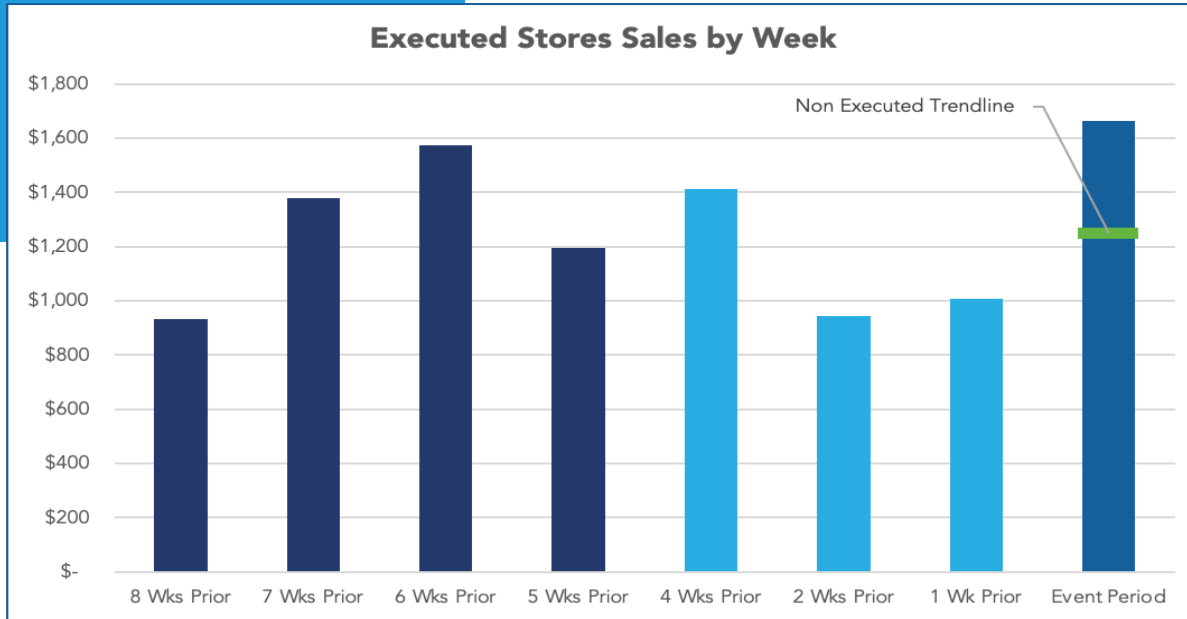

• Please note, 3 weeks prior is removed due to the Memorial Day holiday.

XX% overall event lift

in stores vs. the 4-week prior average in same locations

Lift was highest on Friday at

XX%

vs. the 4-week prior average in same locations

Non-event control locations experienced a
XX% sales decrease
vs. the 4-week prior average in same locations

XX% Conversion Rate

(units sold / samples given)

EVENT EXECUTION

XX Scheduled Stores

XX% Executed (XX stores)
X% Non-Executed (X stores)