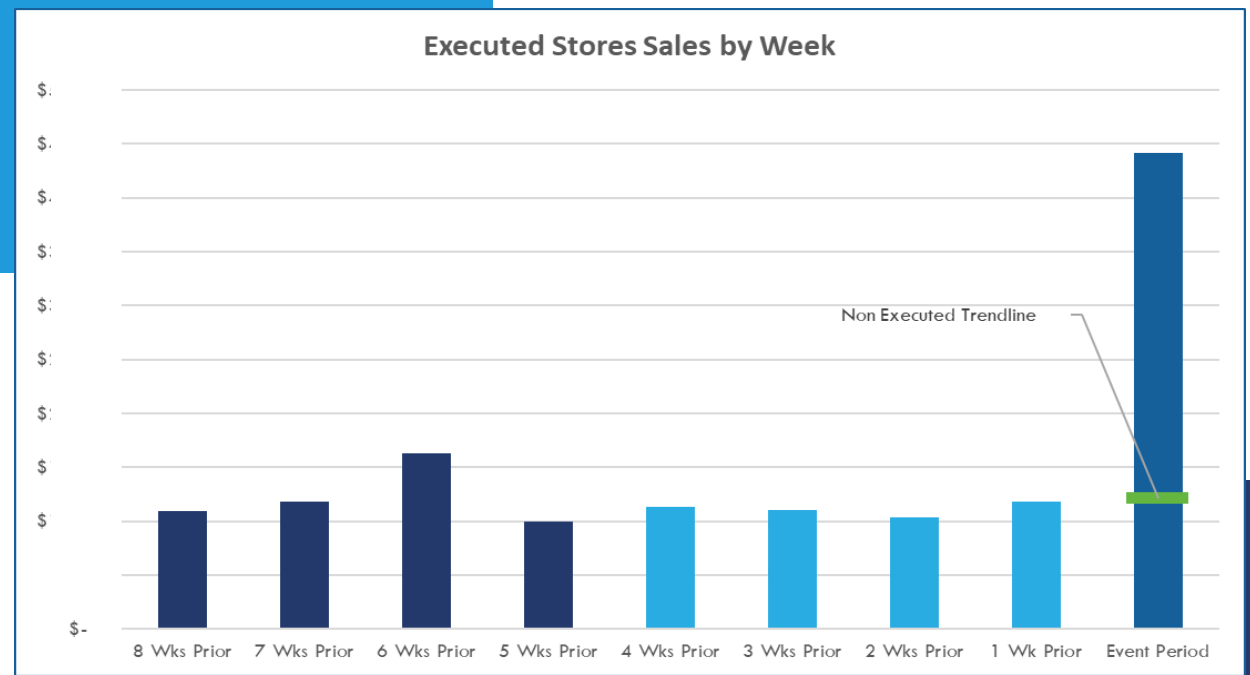

Product Connections
A WIS INTERNATIONAL COMPANY

Sunny With a Chance of Flowers Pinot Noir & Rosé Wines

Notes:

- Stores of volume class C experienced the highest sales lift, of XXX% versus the 4-week prior average.