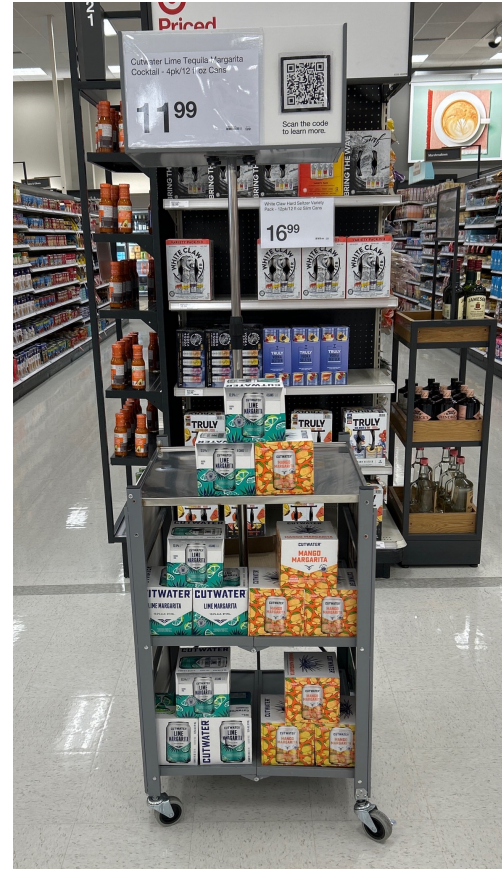

IN-STORE SAMPLING RECAP

Product Connections
A WIS INTERNATIONAL COMPANY

Cutwater Lime Tequila & Mango Margarita Cocktails

XXXX

XXXX

XXXX

XXXX